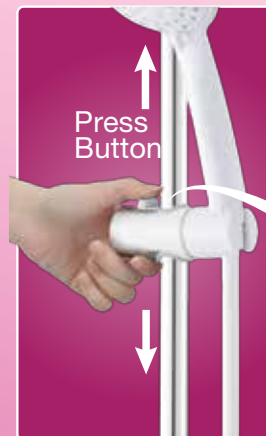

Fashioned with an exclusively slim slider bar set for your convenience, it works with just a press of a button up or down (except SA8).

So, when style meets comfort to befit your lifestyle, you know that you've made the right choice by picking Joven SA shower series.

INNOVATIVE AND SAFETY FEATURES

- Electronic Power Control**
- Stepless Electronic Power Control
 - Ideal Shower Temperature
 - Energy Saving

- Innovative SF Valve**
- ¼ Turn Ceramic Valve
 - Stop And Control Water Volume
 - Built-In Filter
 - Water Saving

SLIM SLIDER BAR SET

Slim and unique slider bar. Just press to set the hand shower to your ideal position.

3 SPRAY PATTERN HAND SHOWER

Wide Spray

Maxi Spray

Jet Spray

SPECIFICATION	SA Series
Electrical Loading	3.3 kW 15Amps. 230V a.c 50Hz
Min. Water Pressure	10kPa/ 1.45psi/ 0.1bar
Max. Water Pressure	380kPa/ 55psi/ 3.8bar
Min. Water Flow	2 Litres per Minute
Max. Water Flow	8 Litres per Minute
Water Temp. Control	Stepless Electronic Power Control
Water Connection	ø15mm (½" BSP), Single Point System
ABS Casing	Splash Proof Protection IP25
Dimensions	221mm x 341mm x 76mm
Weight	SA8: 2.6Kg / SA10 and SA20: 2.8Kg