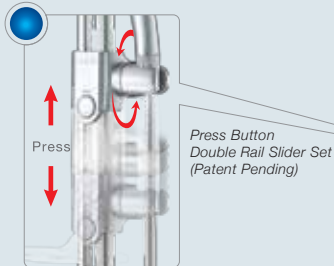

INNOVATIVE DESIGN